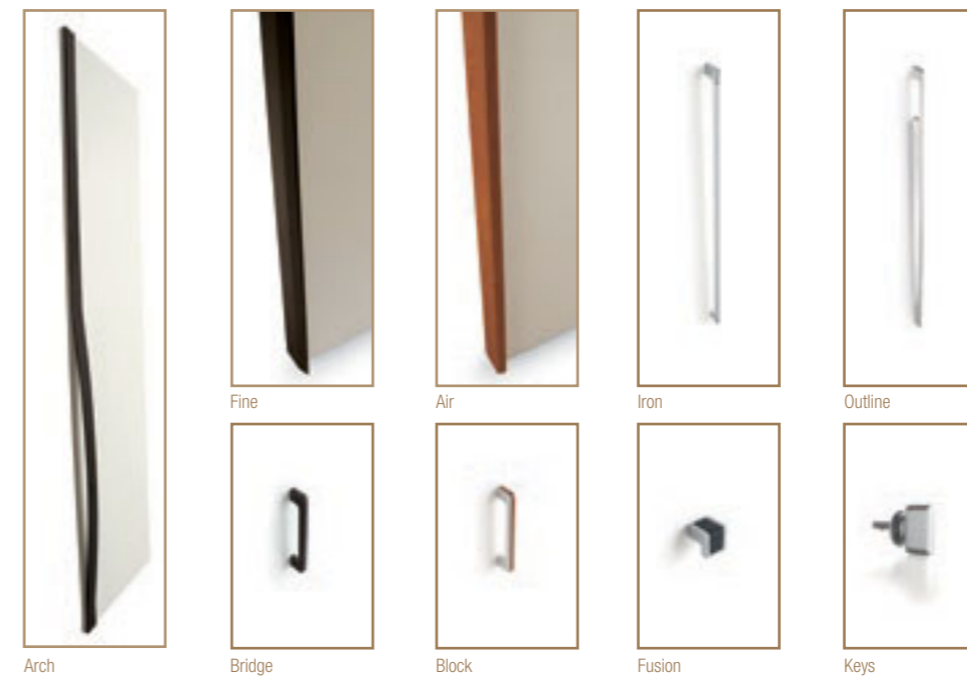

INTERNO / INTERIORS

MANIGLIE / HANDLES